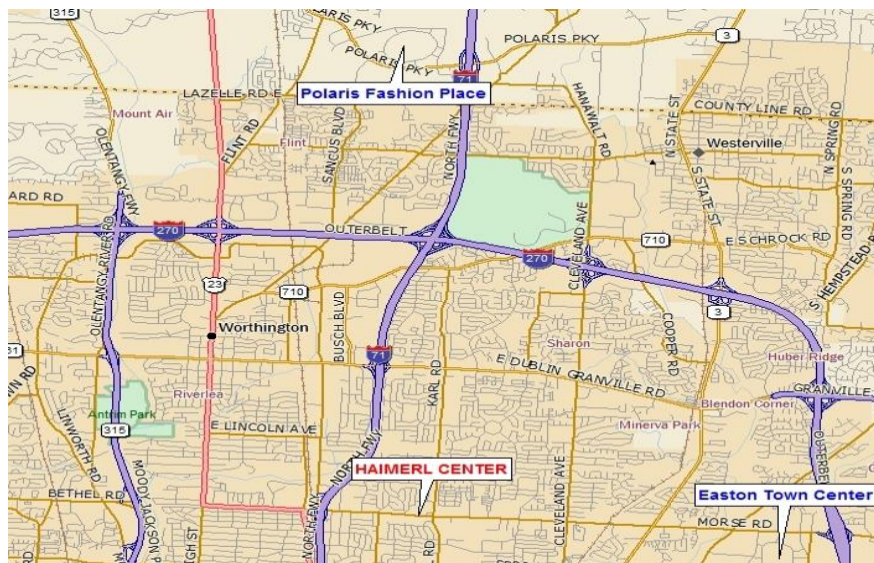

**Great playing site - Easy access to I-71 and I-270**  
**Minutes from Easton Town Center and Polaris Fashion Place**  
**HOTELS & RESTAURANTS**

### EASTON TOWN CENTER (3 miles east on Morse Rd.)

Courtyard by Marriott Hilton Residence Inn Holiday Inn Express  
Hampton Inn Best Western Comfort Suites

Brio Tuscan Grille Café Istanbul Cheesecake Factory  
Chipotle Fado Irish Pub Five Guys  
Graeter's Jimmy John's The Melting Pot  
McCormick & Schmick's Seafood Mitchell's Ocean Club  
P.F. Chang's Panera Bread Piada Italian  
Smith & Wollensky Starbucks World of Beer  
Plus many others